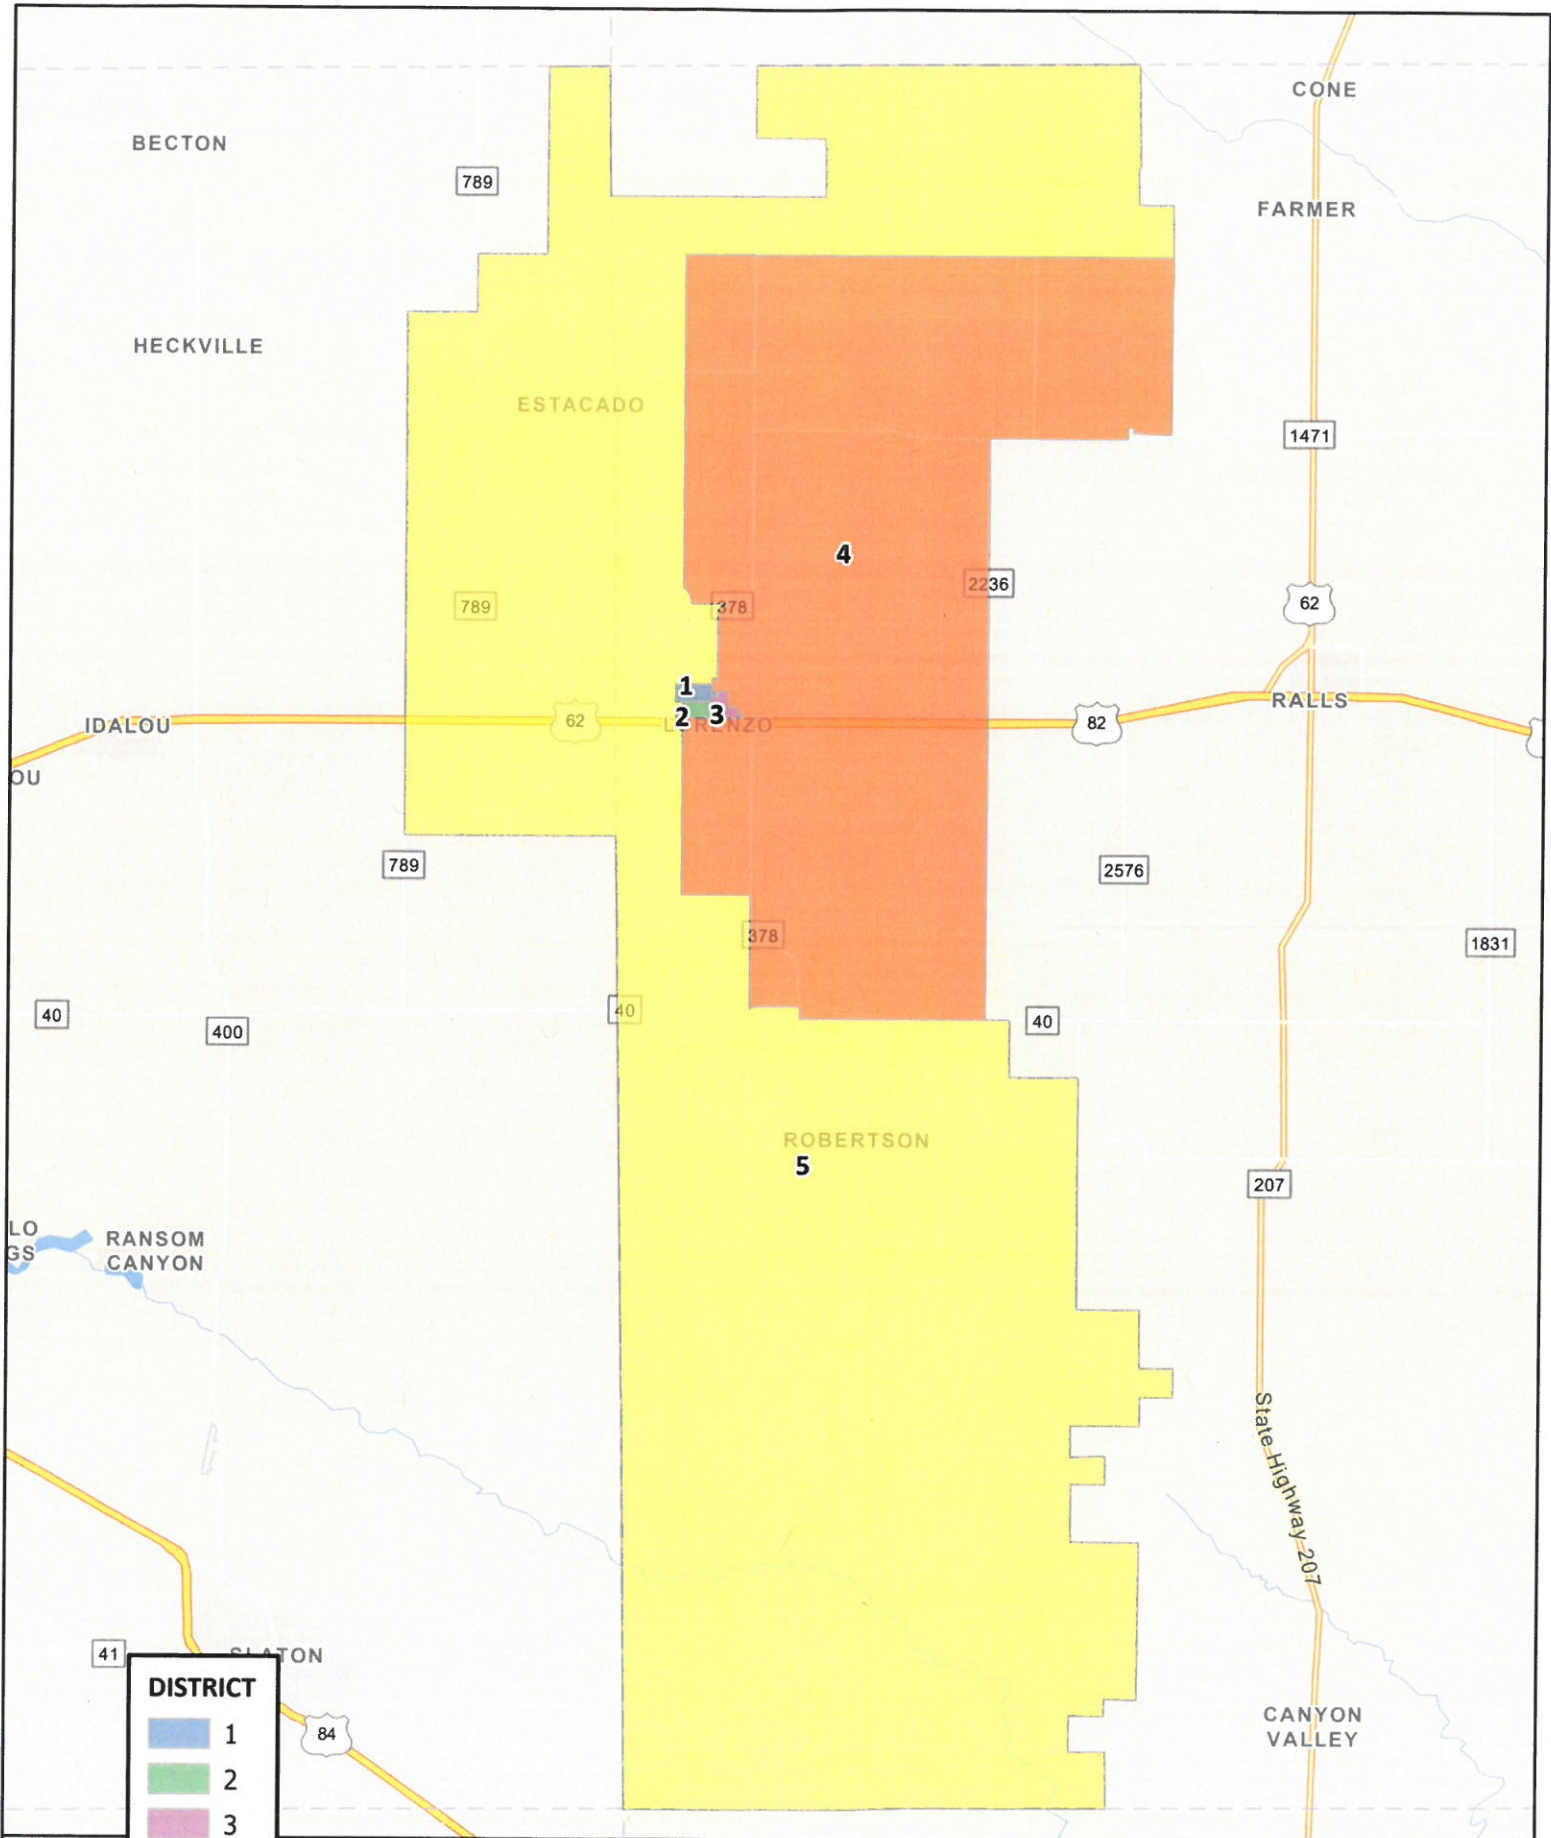

DISTRICT	
1	Blue
2	Green
3	Pink
4	Orange
5	Yellow

Lorenzo Independent School District
Adopted Plan 2020 Single Member District Boundaries

DISTRICT	
	1
	2
	3
	4
	5

Lorenzo Independent School District
 Adopted Plan 2020 Single Member District Boundaries